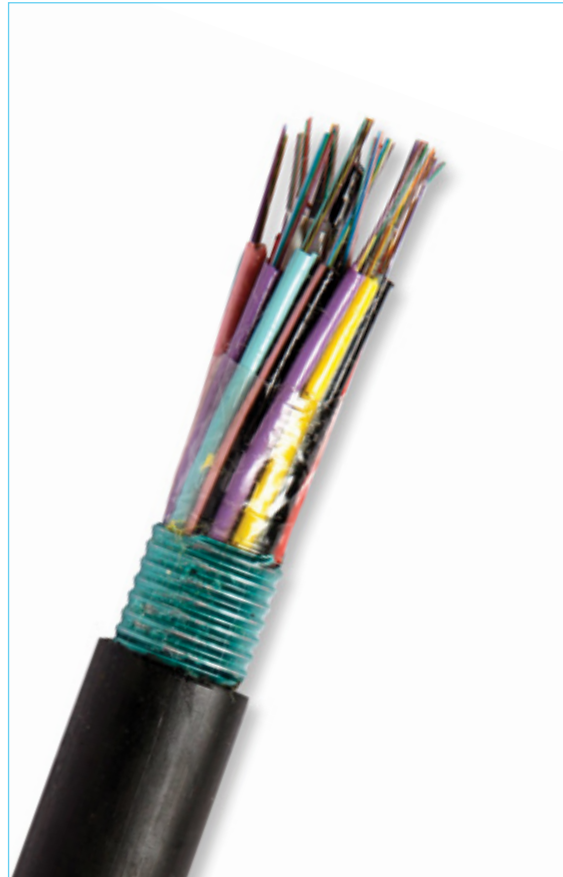

AT&T OutdoorLine

Outdoor Multi Loose-Tube Steel Armored Jelly-Filled Single-Jacket Optical Fiber Cables

Description

2-288 fibers outdoor multi loose-tube jelly-filled single-jacket steel-armored FO cables

Fiber type	Select from FiberLine fiber types (Section B.6)
Buffer type	PBT jell-filled loose tubes
Central strength member	Rigid all-dielectric FRP
Water blocking	Petroleum jelly
Aarmor	Corrugated steel tape
Cable jacket material	UV-resistant PE
Fibers and tubes color code	TIA-598-C
Jacket color	Black (other colors available)

Short term bend radius	20xOD mm
Long term bend radius	10xOD mm
Operating temperature	-40 to +70C
Installation temperature	-20 to +70C
Water blocking test	3m cable, 1m water, 24h - IEC 60794-1-2 F5
Default fiber count per tube	Indicated (other options available)