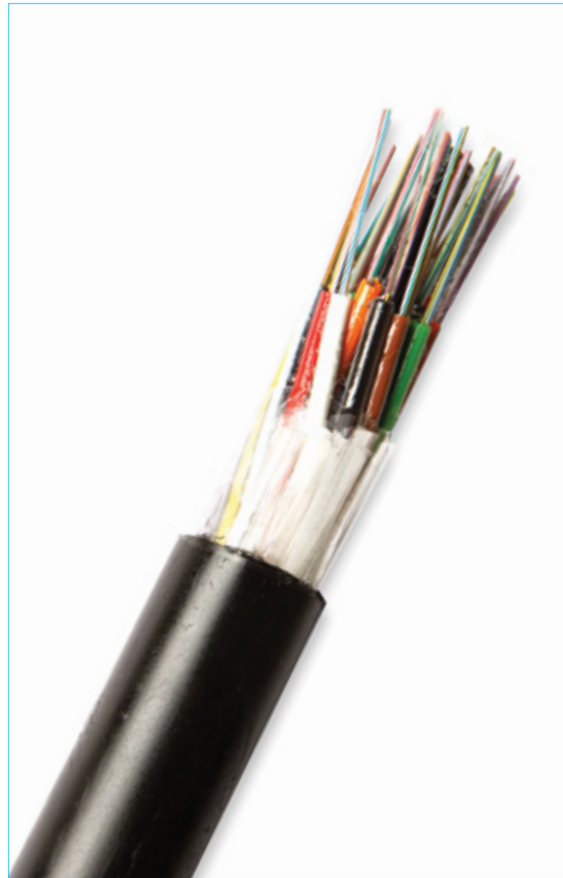

AT&T OutdoorLine Outdoor Multi Loose-Tube Dielectric Armored Jelly-Filled Single-Jacket Optical Fiber Cables

Description

2-288 fibers outdoor all-dielectric multi loose-tube jelly-filled single-jacket armored FO cables	
Fiber type	Select from FiberLine fiber types (Section B.6)
Buffer type	PBT jell-filled loose tubes
Central strength member	Rigid all-dielectric FRP
Water blocking	Petroleum jelly
Dielectric armor	Jelly-filled glass yarn
Cable jacket material	UV-resistant PE
Fibers and tubes color code	TIA-598-C
Jacket color	Black (other colors available)

Short term bend radius	20xOD mm
Long term bend radius	10xOD mm
Operating temperature	-40 to +70C
Installation temperature	-20 to +70C
Water blocking test	3m cable, 1m water, 24h - IEC 60794-1-2 F5
Default fiber count per tube	Indicated (other options available)