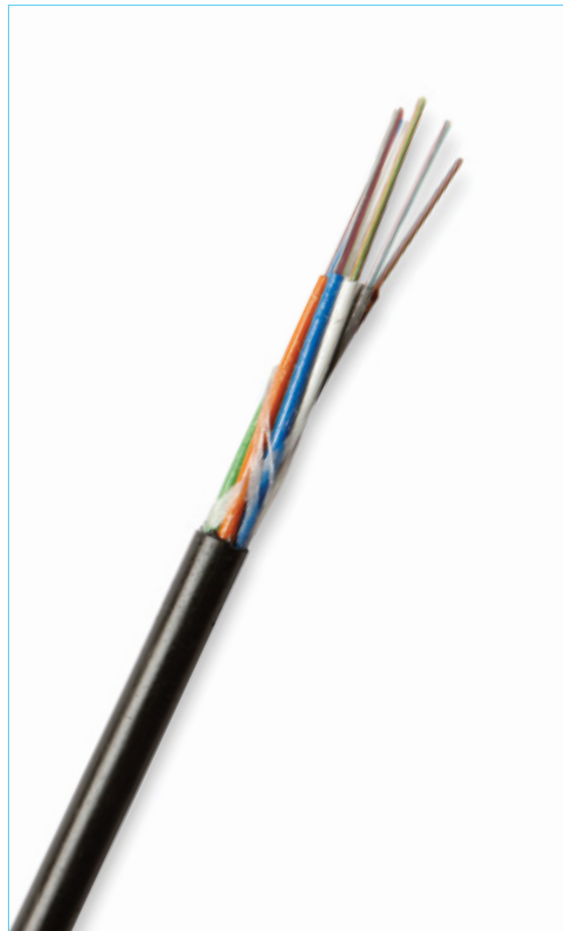

### Outdoor Multi Loose-Tube Jelly-Filled Single-Jacket Optical Fiber Cables

#### Description

2-288 fibers outdoor all-dielectric multi loose-tube jelly-filled single-jacket non-armored FO cables

Fiber type	Select from FiberLine fiber types (Section B.6)
Buffer type	PBT jell-filled loose tubes
Central strength member	Rigid all-dielectric FRP
Water blocking	Petroleum jelly
Armor	None
Cable jacket material	UV-resistant PE
Fibers and loose-tubes color code	TIA-598-C
Jacket color	Black (other colors available)

#### Mechanical Properties

Short term bend radius	20xOD mm
Long term bend radius	10xOD mm
Operating temperature	-40 to +70C
Installation temperature	0 to +50C
Water blocking test	3m cable, 1m water, 24h - IEC 60794-1-2 F5
Default fiber count per tube	Indicated (other options available)