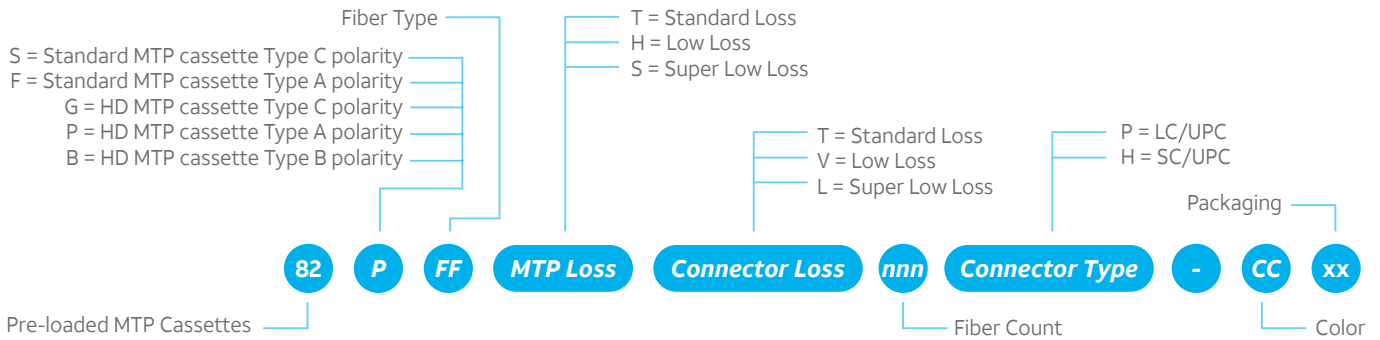

AT&T CenterLine Fiber Optic MTP Assemblies

MTP® Terminated Panels, Cassettes, Cords, Trunk Assemblies and Harnesses (contd.)

Part Number Systems

82: Pre-loaded MTP Cassettes

83: 12-Fiber MTP-MTP FO Cords. Cable OD: 3.0mm

85: 12-Fiber MTP-MTP FO Trunk Assemblies (Cords)

Continued on page C.4c

MTP® is a registered trademark of US Conec, Ltd