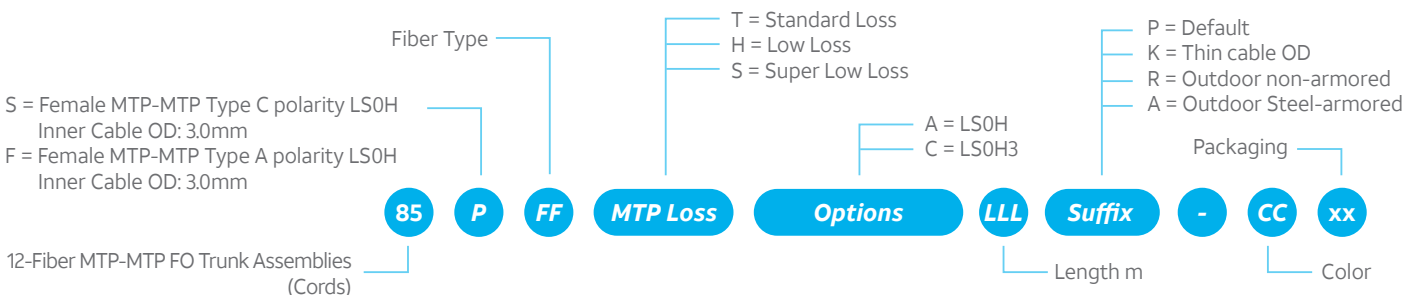

AT&T CenterLine Fiber Optic MTP Assemblies

MTP® Terminated Panels, Cassettes, Cords, Trunk Assemblies and Harnesses (contd.)

Part Number Systems

82: Pre-loaded MTP Cassettes

83: 12-Fiber MTP-MTP FO Cords. Cable OD: 3.0mm

85: 12-Fiber MTP-MTP FO Trunk Assemblies (Cords)

Continued on page C.4c

MTP® is a registered trademark of US Conec, Ltd