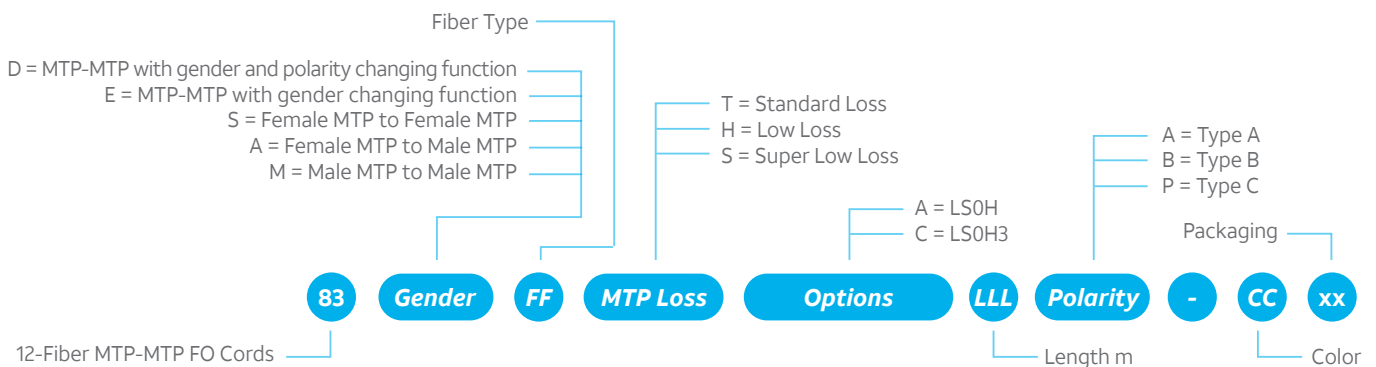

AT&T CenterLine Fiber Optic MTP Assemblies

MTP® Terminated Panels, Cassettes, Cords, Trunk Assemblies and Harnesses (contd.)

Part Number Systems

82: Pre-loaded MTP Cassettes

83: 12-Fiber MTP-MTP FO Cords. Cable OD: 3.0mm

85: 12-Fiber MTP-MTP FO Trunk Assemblies (Cords)

Continued on page C.4c

MTP® is a registered trademark of US Conec, Ltd