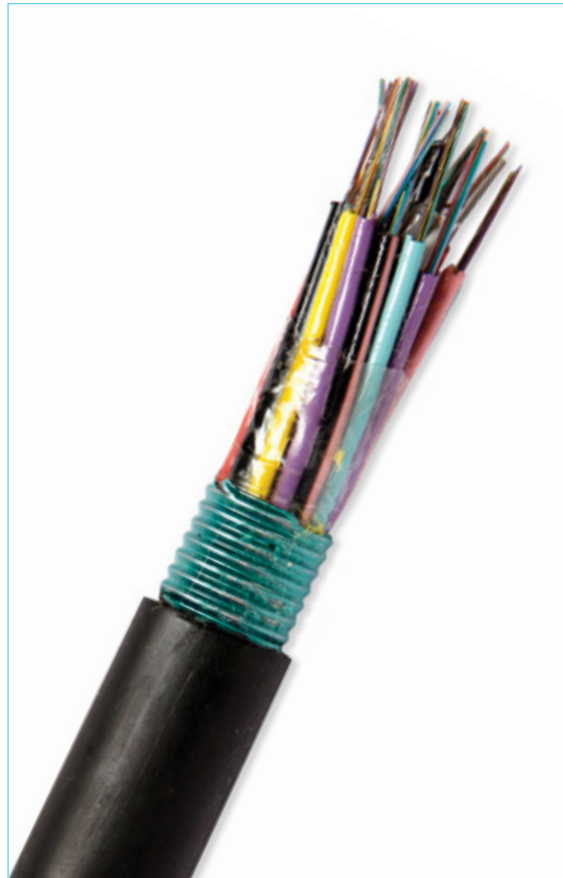

## AT&T FiberLine Outdoor Multi Loose-Tube Steel Armored Jelly-Filled Single-Jacket Optical Fiber Cables

### Description

2-288 fibers outdoor multi loose-tube jelly-filled single-jacket steel-armored FO cables

Fiber type	Select from FiberLine fiber types (Section B.6)
Buffer type	PBT jell-filled loose tubes
Central strength member	Rigid all-dielectric FRP
Water blocking	Petroleum jelly
A armor	Corrugated steel tape
Cable jacket material	UV-resistant PE
Fibers and tubes color code	TIA-598-C
Jacket color	Black (other colors available)

### Mechanical Properties

Short term bend radius	20xOD mm
Long term bend radius	10xOD mm
Operating temperature	-40 to +70C
Installation temperature	-20 to +70C
Water blocking test	3m cable, 1m water, 24h - IEC 60794-1-2 F5
Default fiber count per tube	Indicated (other options available)