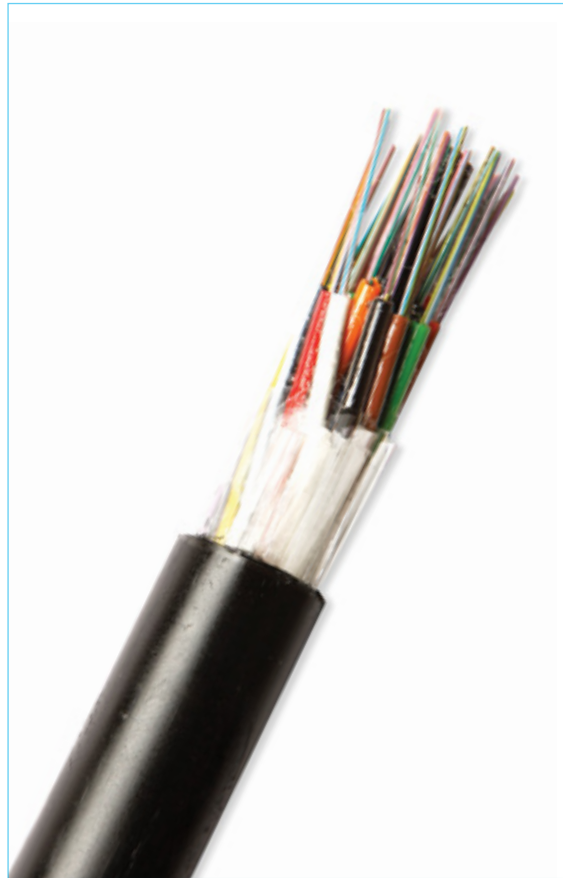

## AT&T FiberLine Outdoor Multi Loose-Tube Dielectric Armored Jelly-Filled Single-Jacket Optical Fiber Cables

### Description

2-288 fibers outdoor all-dielectric multi loose-tube jelly-filled single-jacket armored FO cables

Fiber type	Select from FiberLine fiber types (Section B.6)
Buffer type	PBT jell-filled loose tubes
Central strength member	Rigid all-dielectric FRP
Water blocking	Petroleum jelly
Dielectric armor	Jelly-filled glass yarn
Cable jacket material	UV-resistant PE
Fibers and tubes color code	TIA-598-C
Jacket color	Black (other colors available)

### Mechanical Properties

Short term bend radius	20xOD mm
Long term bend radius	10xOD mm
Operating temperature	-40 to +70C
Installation temperature	-20 to +70C
Water blocking test	3m cable, 1m water, 24h - IEC 60794-1-2 F5
Default fiber count per tube	Indicated (other options available)