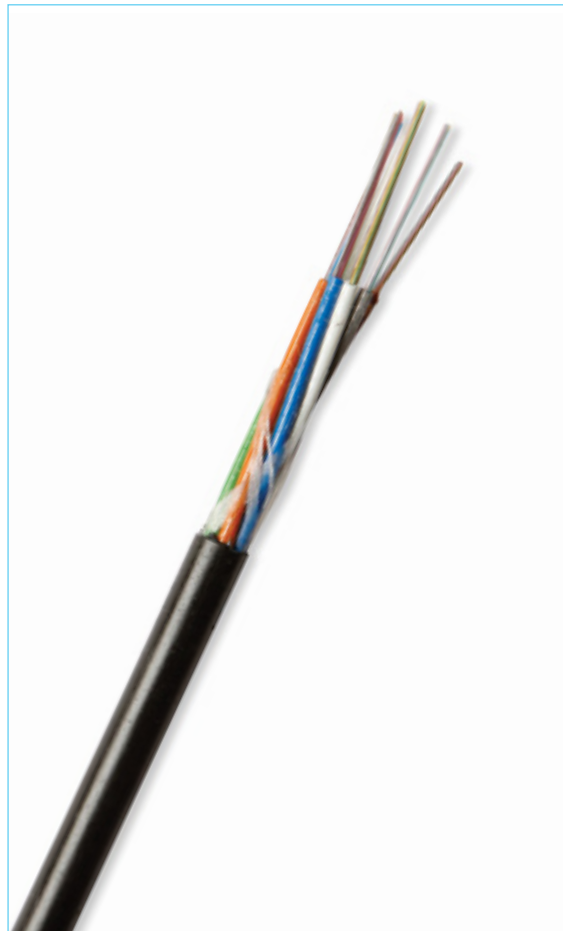

AT&T FiberLine

Outdoor Multi Loose-Tube Jelly-Filled Single-Jacket Optical Fiber Cables

Description

2-288 fibers outdoor all-dielectric multi loose-tube jelly-filled single-jacket non-armed FO cables

Fiber type	Select from FiberLine fiber types (Section B.6)
Buffer type	PBT jell-filled loose tubes
Central strength member	Rigid all-dielectric FRP
Water blocking	Petroleum jelly
Aarmor	None
Cable jacket material	UV-resistant PE
Fibers and loose-tubes color code	TIA-598-C
Jacket color	Black (other colors available)

Short term bend radius	20xOD mm
Long term bend radius	10xOD mm
Operating temperature	-40 to +70C
Installation temperature	0 to +50C
Water blocking test	3m cable, 1m water, 24h - IEC 60794-1-2 F5
Default fiber count per tube	Indicated (other options available)